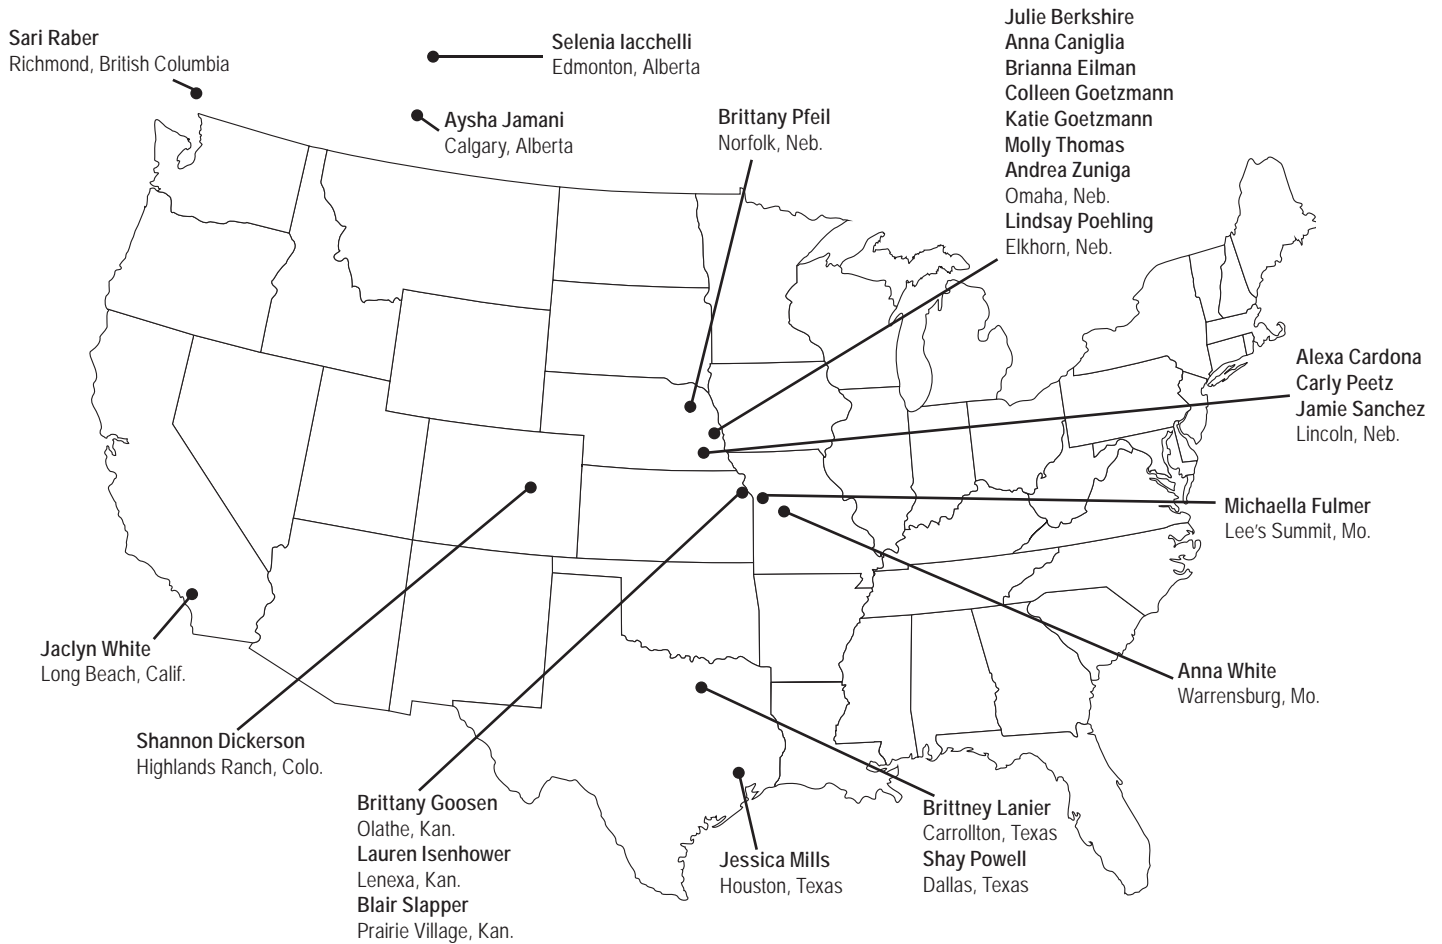

2008 ROSTER BREAKDOWN

By Home:

- **Alberta, Canada (2)**
  Selenia Iacchelli, Aysha Jamani
- **British Columbia, Canada (1)**
  Sari Raber
- **California (1)**
  Jaclyn White
- **Colorado (1)**
  Shannon Dickerson
- **Kansas (3)**
  Brittany Goosen, Lauren Isenhower, Blair Slapper
- **Missouri (2)**
  Michaela Fulmer, Anna White
- **Nebraska (12)**
  Julie Berkshire, Anna Caniglia, Alexa Cardona, Brianna Eilman, Colleen Goetzmann, Katie Goetzmann, Carly Peetz, Brittany Pfeil, Lindsay Poehling, Jamie Sanchez, Molly Thomas, Andrea Zuniga
- **Texas (3)**
  Brittney Lanier, Jessica Mills, Shay Powell

By Class:

- **Senior (5)**
  Selenia Iacchelli, Aysha Jamani, Brittany Pfeil, Lindsay Poehling, Sari Raber
- **Junior (6)**
  Julie Berkshire, Anna Caniglia, Lauren Isenhower, Brittney Lanier, Carly Peetz, Shay Powell
- **Sophomore (9)**
  Alexa Cardona, Shannon Dickerson, Michaela Fulmer, Colleen Goetzmann, Brittany Goosen, Jessica Mills, Anna White, Jaclyn White, Andrea Zuniga
- **Redshirt Freshman (4)**
  Brianna Eilman, Katie Goetzmann, Jamie Sanchez, Blair Slapper
- **Freshman (1)**
  Molly Thomas

By Position:

- **Forward (8)**
  Alexa Cardona, Michaela Fulmer, Aysha Jamani, Lauren Isenhower, Shay Powell, Molly Thomas, Jaclyn White, Andrea Zuniga
- **Midfielder (9)**
  Julie Berkshire, Shannon Dickerson, Brianna Eilman, Colleen Goetzmann, Katie Goetzmann, Selenia Iacchelli, Brittney Lanier, Sari Raber, Anna White
- **Defender (6)**
  Anna Caniglia, Brittany Goosen, Carly Peetz, Lindsay Poehling, Jamie Sanchez, Blair Slapper
- **Goalkeeper (2)**
  Jessica Mills, Brittany Pfeil

By Major:

- **Accounting (1)**
  Michaela Fulmer
- **Advertising (1)**
  Carly Peetz
- **Biological Sciences (1)**
  Brittany Goosen
- **Biological Systems Engineering (1)**
  Jessica Mills
- **Business Administration (4)**
  Julie Berkshire, Aysha Jamani, Katie Goetzmann, Lindsay Poehling
- **Culinary Science (1)**
  Brittany Pfeil
- **International Business (1)**
  Lauren Isenhower
- **Marketing (4)**
  Anna Caniglia, Shannon Dickerson, Brianna Eilman, Blair Slapper
- **Nutritional Science & Dietetics (1)**
  Selenia Iacchelli
- **Pre-Architecture (1)**
  Jaclyn White
- **Pre-Mild/Moderate Disabilities K-6 (1)**
  Anna White
- **Pre-Nursing (1)**
  Brittney Lanier
- **Psychology (2)**
  Shay Powell, Sari Raber
- **Undeclared (5)**
  Alexa Cardona, Colleen Goetzmann, Jamie Sanchez, Molly Thomas, Andrea Zuniga